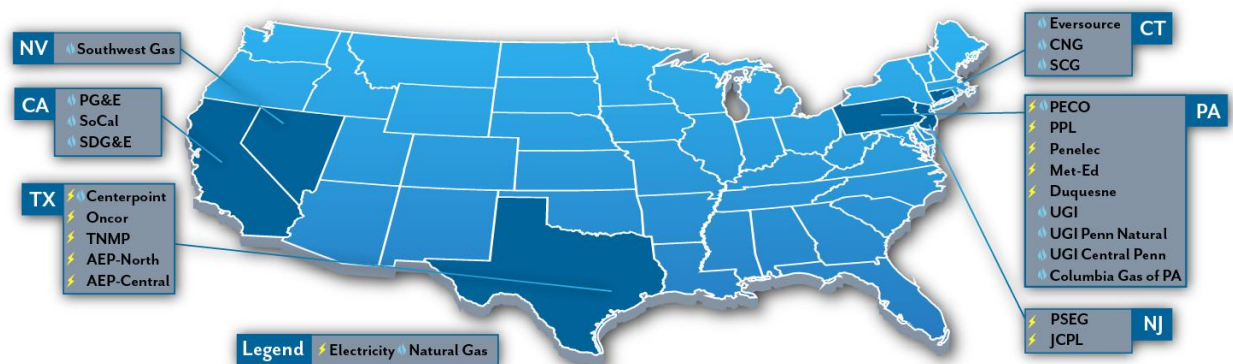

Markets We Serve

YEP Energy gives your home and business the competitive energy rates and exceptional customer service that you deserve. Our name says it all – we are Your Energy Provider. YEP will work each and every day to earn your trust. Whether you are on the East Coast, the West Coast or in YEP's home state on the Gulf Coast, you will find a great rate with the attention to your needs. YEP Energy, saving you money from coast to coast.....to coast.

State	Commodity	Utility - Delivery Point	Customer Size(s)
PA	GAS	PECO	ALL
PA	GAS	UGI Penn	ALL
PA	GAS	UGI Central	ALL
PA	GAS	UGI	ALL
PA	GAS	Columbia Gas of PA	ALL
CT	GAS	Eversource (Yankee)	Commercial Only
CT	GAS	CNG	Commercial Only
CT	GAS	SCG	Commercial Only
CA	GAS	PG&E	ALL
CA	GAS	SoCal	ALL
CA	GAS	SDG&E	ALL
NV	GAS	Southwest Gas	Large Commercial Only
TX	GAS	CenterPoint	Large Commercial Only

State	Commodity	Utility - Delivery Point	Customer Size(s)
PA	Electricity	PECO	ALL
PA	Electricity	PPL	ALL
PA	Electricity	Penelec	ALL
PA	Electricity	MetEd	ALL
PA	Electricity	Duquesne	ALL
NJ	Electricity	PSEG	ALL
NJ	Electricity	JCPL	ALL
TX	Electricity	CenterPoint	ALL
TX	Electricity	Oncor	ALL
TX	Electricity	AEP-Central	ALL
TX	Electricity	TNMP	ALL
TX	Electricity	AEP-North	ALL